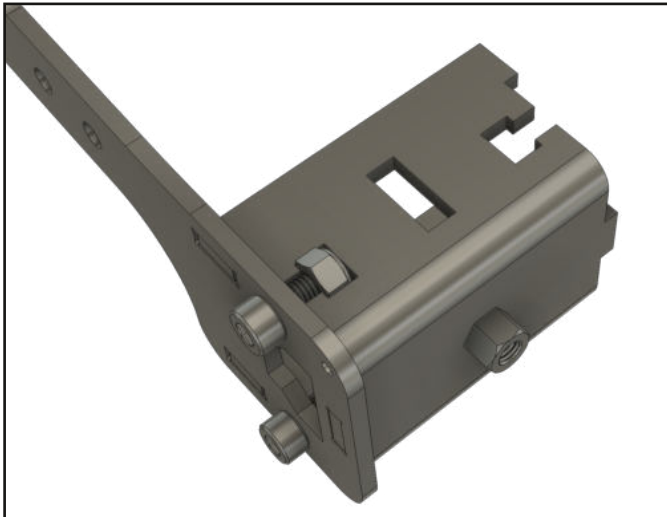

Single Wheel Hoe

Green Tools TECH

M12x110