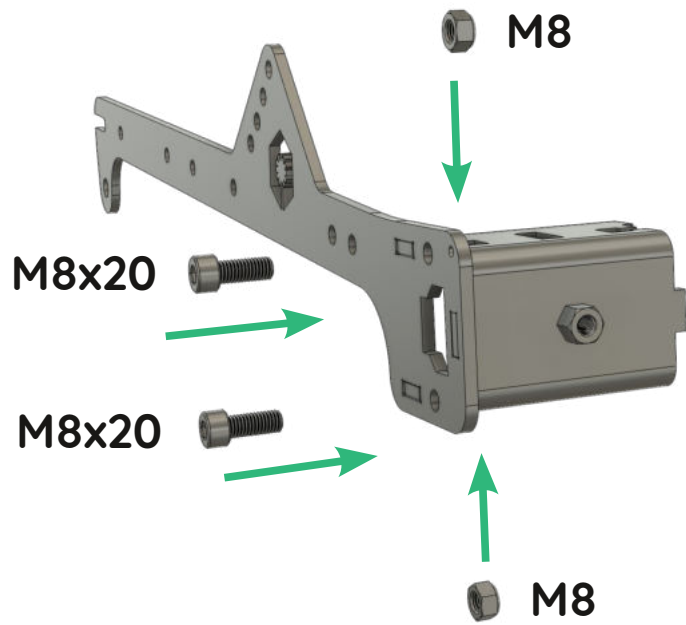

Single Wheel Hoe

Green Tools TECH

M12x110